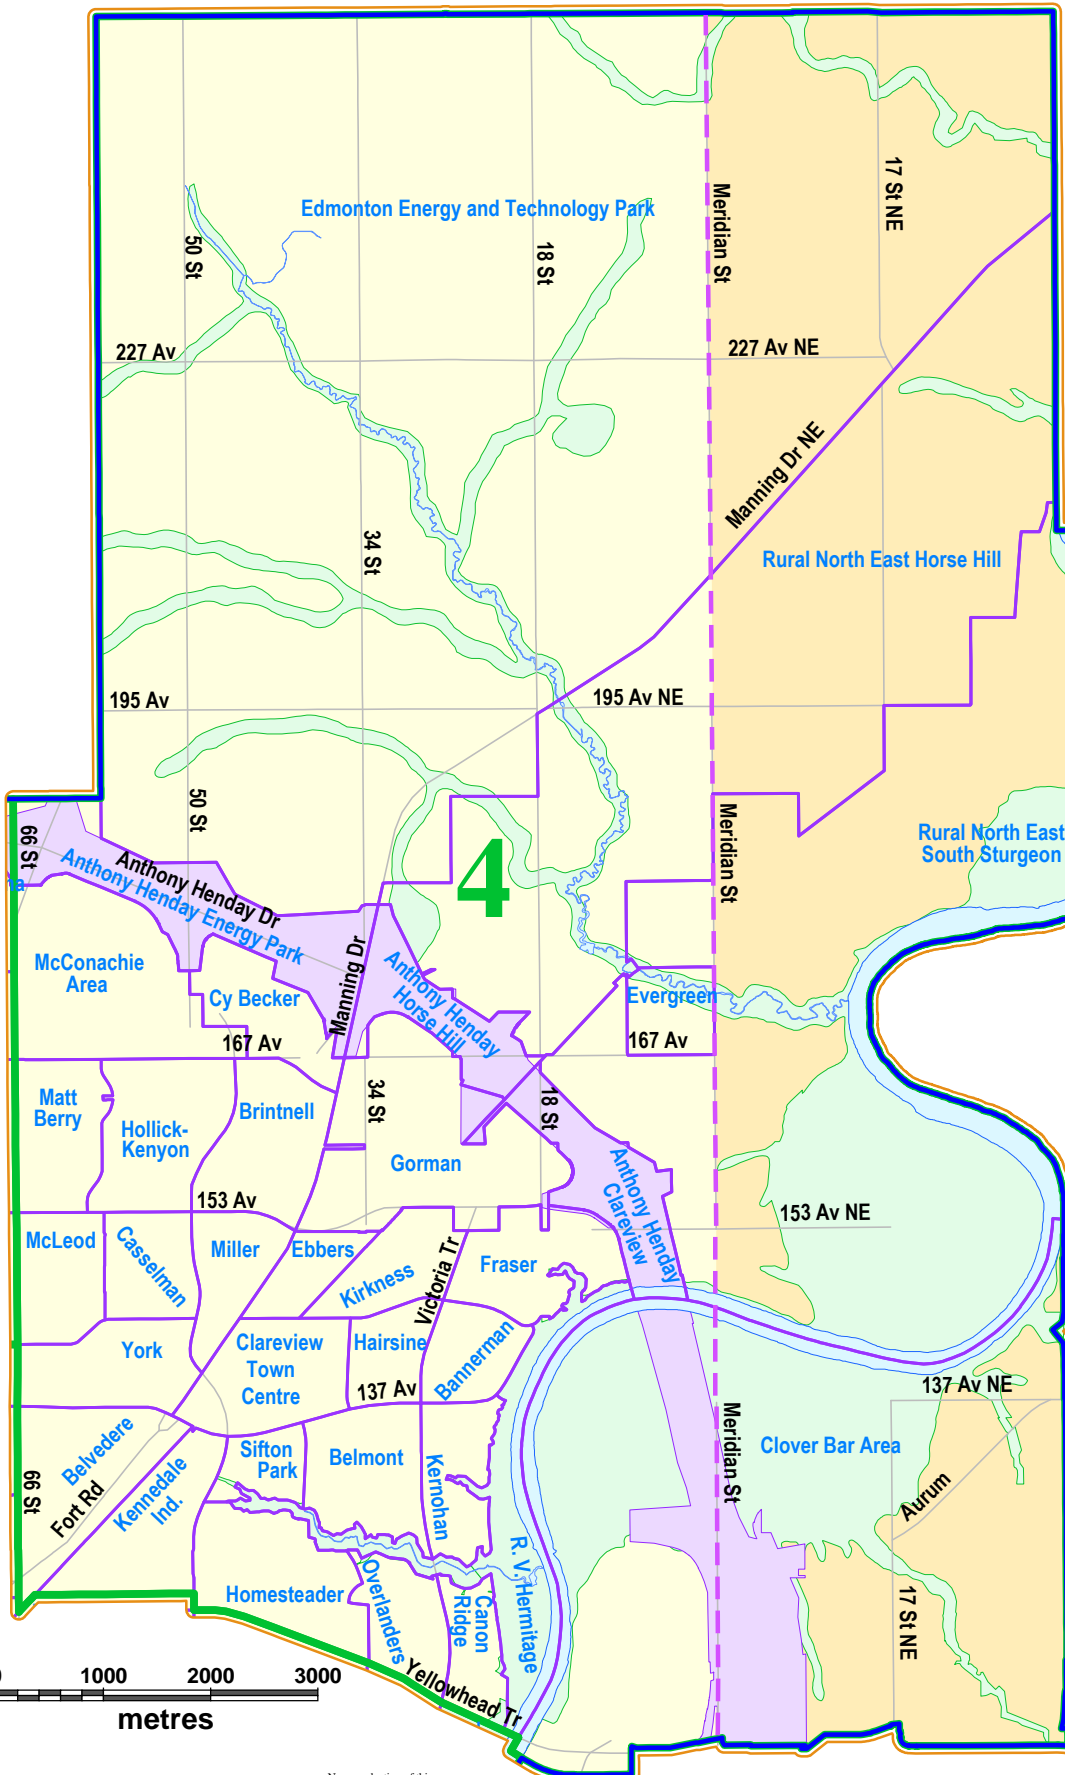

City Boundary

City Boundary

City of Edmonton Ward 4 & Standard Neighbourhoods

- 4 Ward Number
- Ward Boundary
- Neighbourhood Legend**
- Standard Neighbourhood Boundary
- GLENWOOD Standard Neighbourhood Name
- Arterial
- Transportation and Utility Corridor
- River Valley Area Redevelopment plan
- NW Quadrant
- SW Quadrant
- NE Quadrant

City Boundary